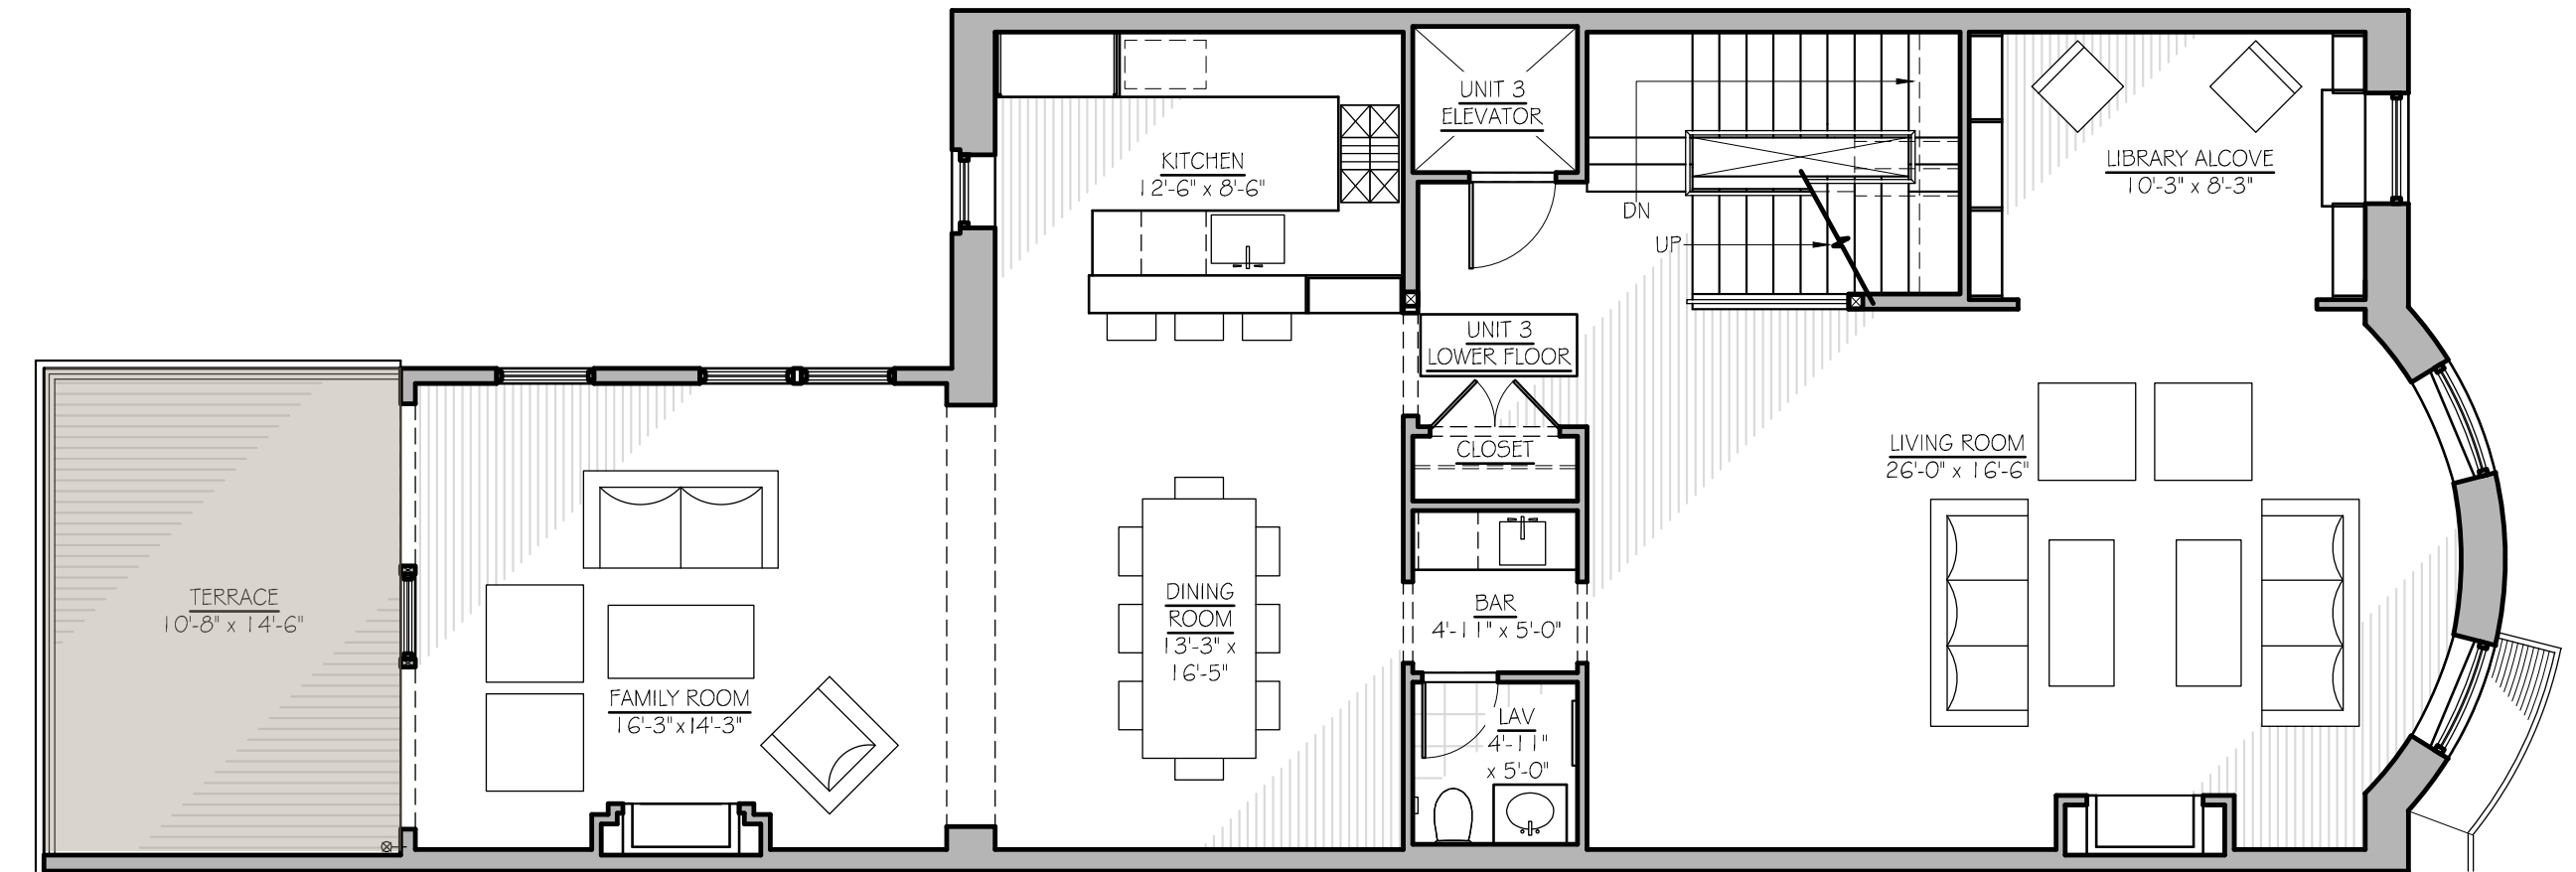

## PENTHOUSE RESIDENCE . 3,752 S.F.

4 BEDROOM | 3.5 BATH | LIBRARY | GAME ROOM  
2 TERRACES

SITE PLAN

### THIRD FLOOR

### FOURTH FLOOR

### FIFTH FLOOR