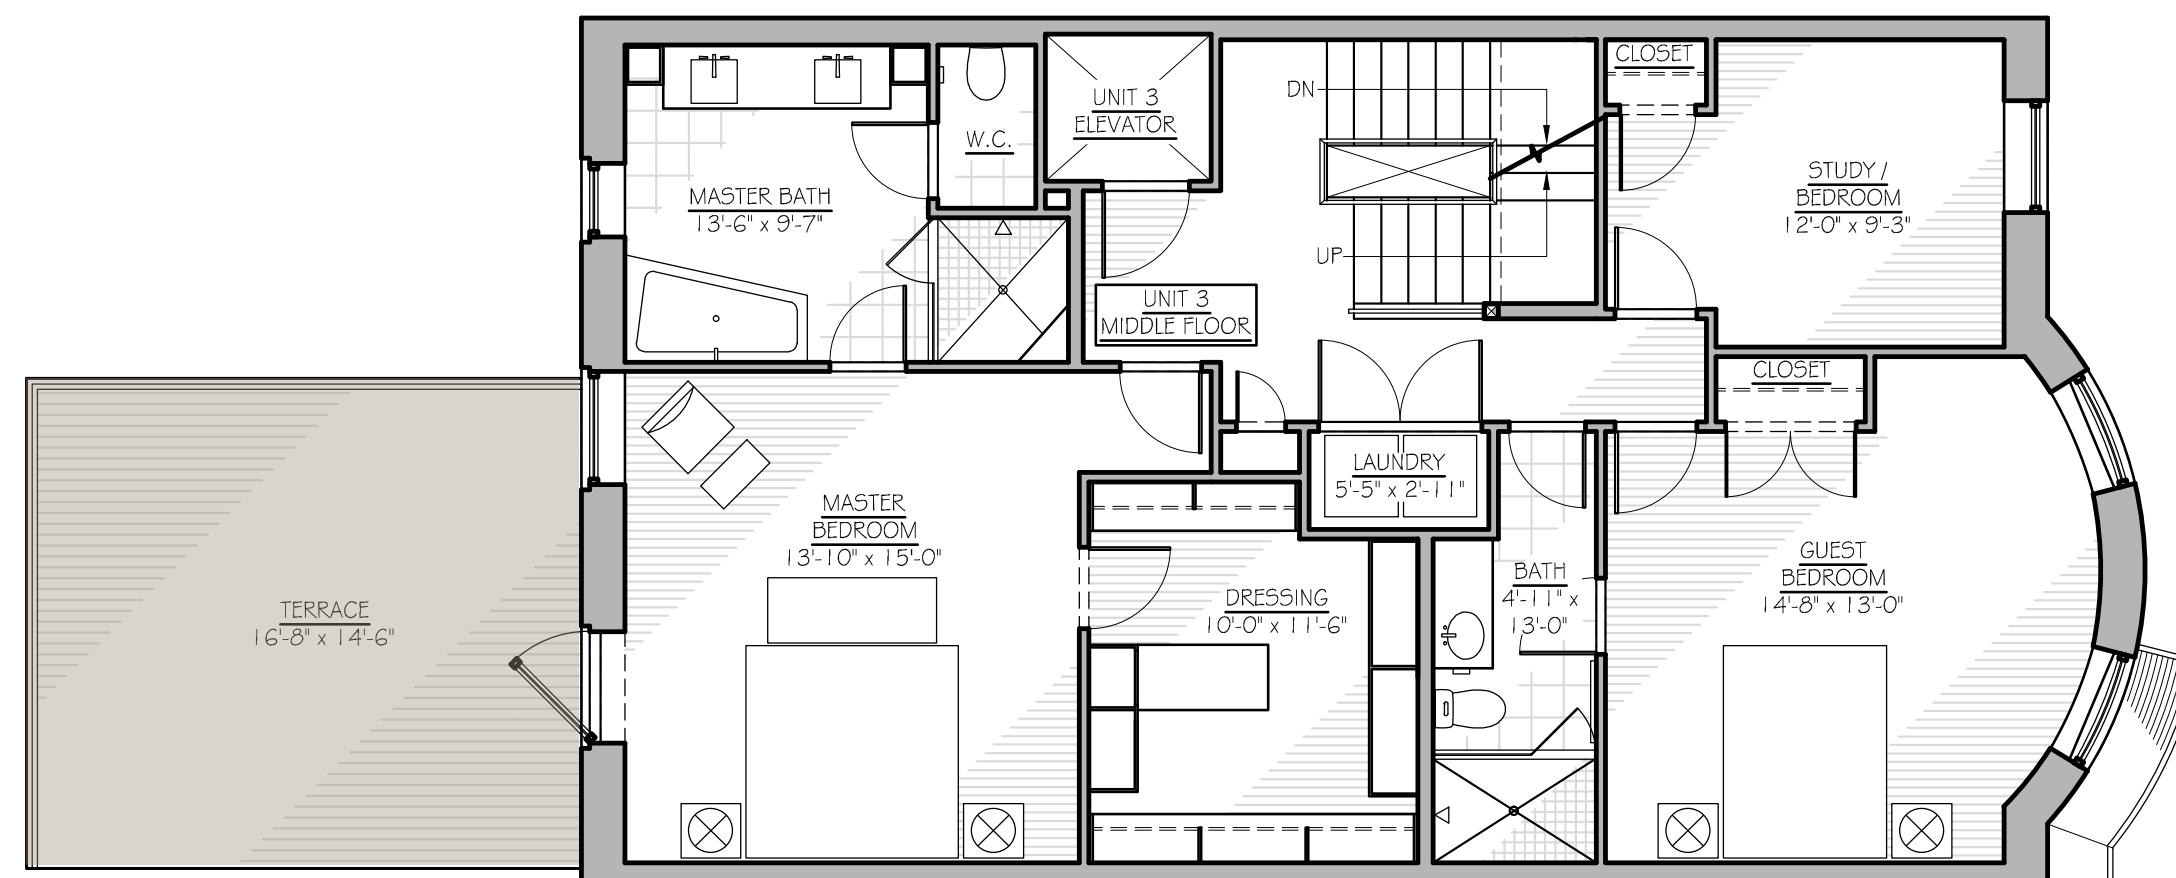

## PENTHOUSE RESIDENCE . 3,752 S.F.

4 BEDROOM | 3.5 BATH | LIBRARY | GAME ROOM  
2 TERRACES

SITE PLAN

### THIRD FLOOR

### FOURTH FLOOR

### FIFTH FLOOR